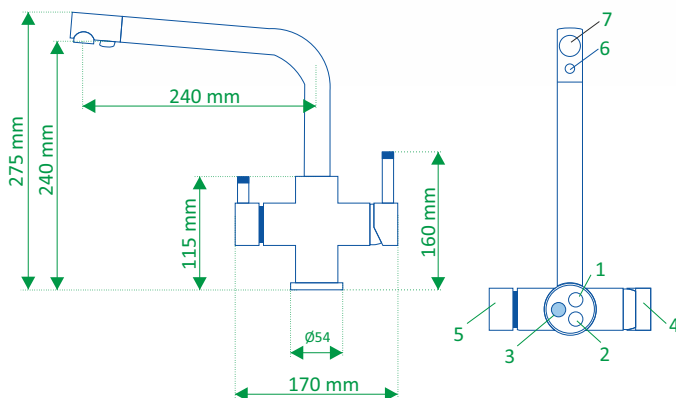

Explanation: